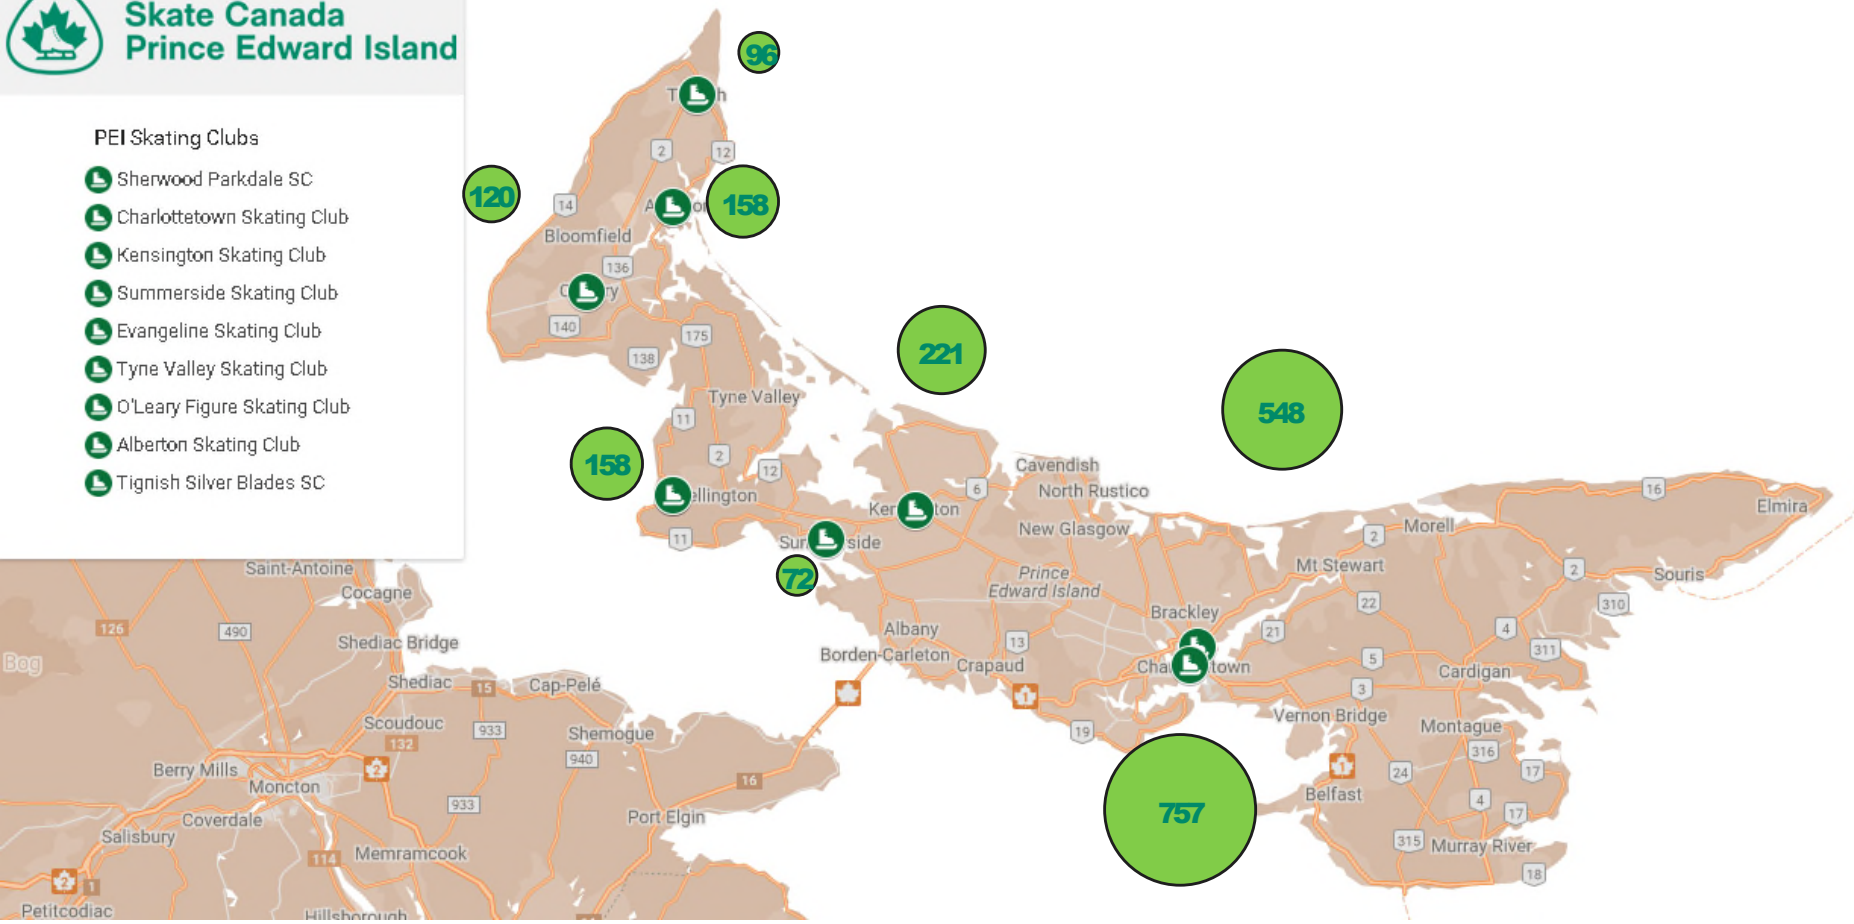

Skate
PEI

SKATE CANADA PEI 2024-2028 STRATEGIC PLAN

Fostering a dynamic and inclusive skating culture in Prince Edward Island
Since 1974, supporting 9 clubs and 2,000+ members.

**Skate
PEI**

VISION

Empowering Islanders to Experience Lifelong Joy through Skating.

MISSION

To champion the growth and development of figure skating in Prince Edward Island by providing unparalleled programs and opportunities for all ages and abilities.

VALUES

Safety, Excellence, Community, Integrity, Innovation.

PEI Skating Clubs

-  Sherwood Parkdale SC
-  Charlottetown Skating Club
-  Kensington Skating Club
-  Summerside Skating Club
-  Evangeline Skating Club
-  Tyne Valley Skating Club
-  O'Leary Figure Skating Club
-  Alberton Skating Club
-  Tignish Silver Blades SC