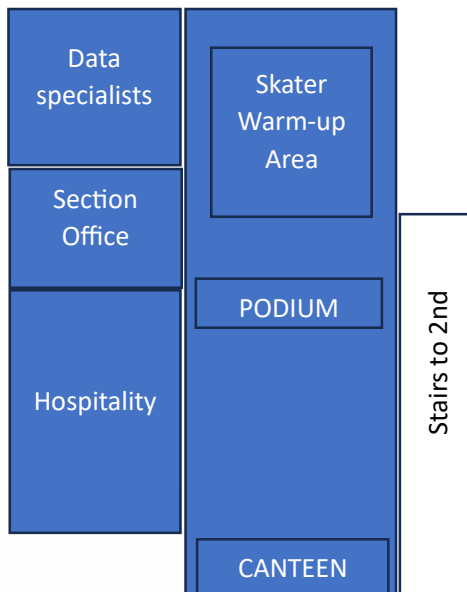

Cody Banks Arena Floor Plan

2nd Floor