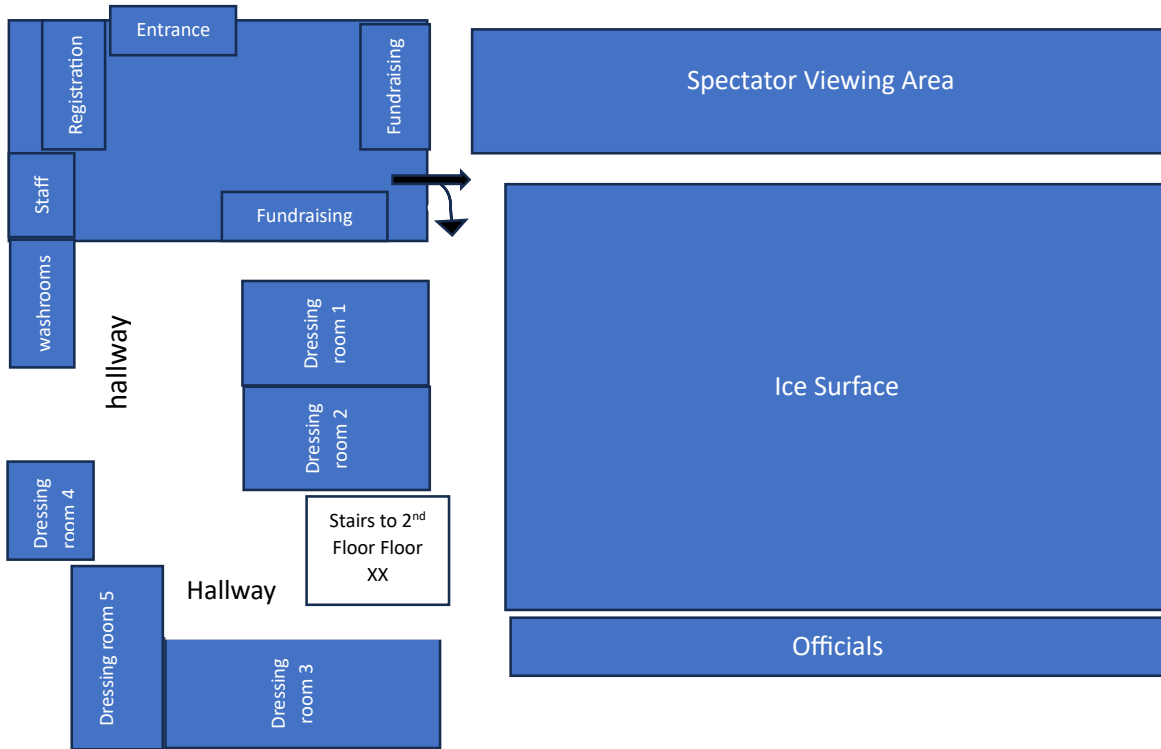

Cody Banks Arena Floor Plan